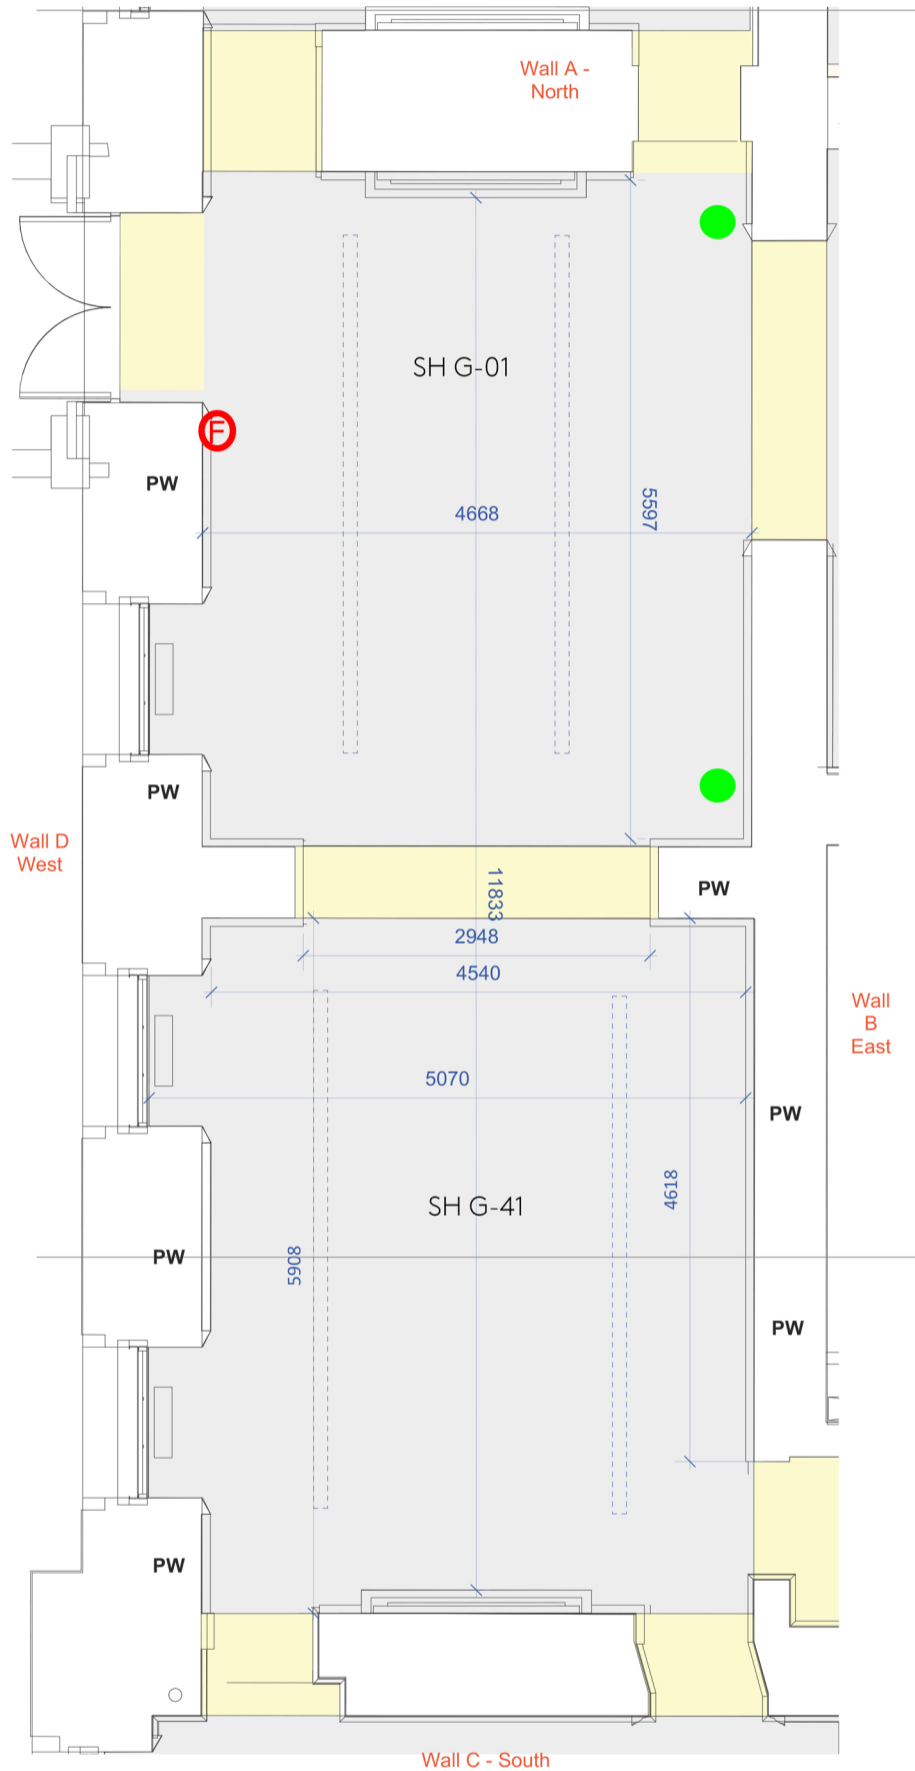

LONDON DESIGN BIENNALE

ROOM 21 (EW G01/41) EAST WING - SOMERSET HOUSE - PLAN

KEY

-  Lighting track
-  Use of power point: Indicate which power point you wish to use by circling the desired "PW" symbol
-  Security Camera on wall
-  Fire Alarm on wall

LONDON DESIGN BIENNALE

JOB:
London Design Biennale
Somerset House

NOTES:
Do NOT Scale

SCALE:
1:50 @ A3

Drawing Number:

DATE:
19.01.2016

STATUS:
Awaiting Gallery
Confirmation

REVISION:
1