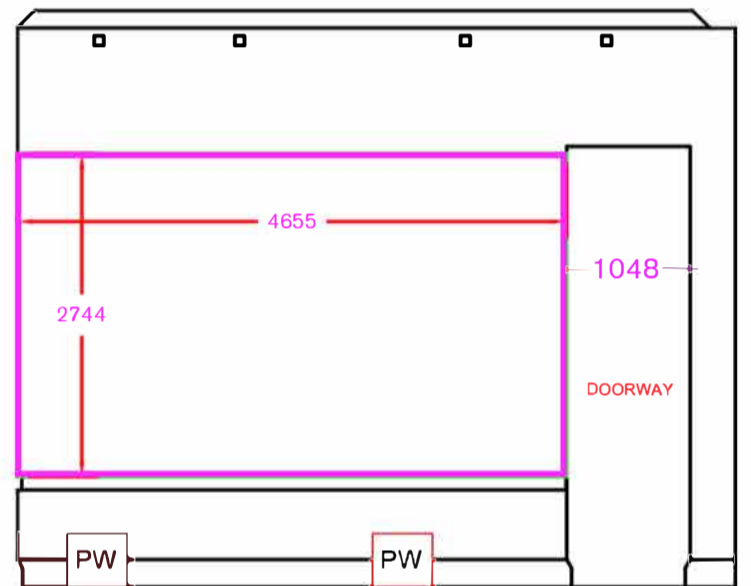

ROOM 21a - ELEVATIONS

ELEVATION A

ELEVATION B

ELEVATION C

ELEVATION D

KEY

 Lighting track

 Use of power point: Indicate which power point you wish to use by circling the desired "PW" symbol

 that can be fixed to. Only these areas can be fixed to.

DO NOT SCALE

SCALE:
1:40 @ A3

ROOM 21b - ELEVATIONS

ELEVATION A

ELEVATION B

ELEVATION C

ELEVATION D

KEY

- Wifi Box
- Lighting track
- PW Double socket power point
- D Data Point (not automatically connected)
- Deliniates wooden panel that can be fixed to. Only these areas can be fixed to.

DO NOT SCALE

SCALE:
1:40 @ A3