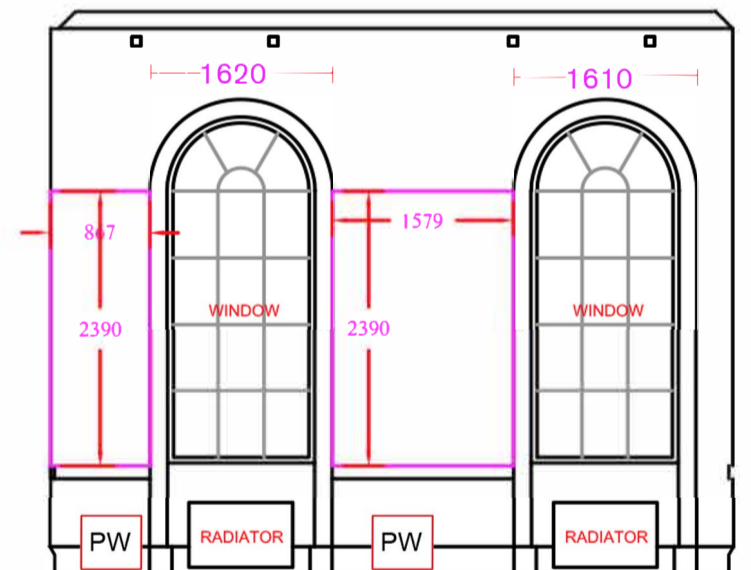

ROOM 21a - ELEVATIONS

ELEVATION A

ELEVATION B

ELEVATION C

ELEVATION D

KEY

 Lighting track

 Use of power point: Indicate which power point you wish to use by circling the desired "PW" symbol

 that can be fixed to. Only these areas can be fixed to.

DO NOT SCALE

SCALE:
1:40 @ A3

ROOM 21b - ELEVATIONS

ELEVATION A

ELEVATION B

ELEVATION C

ELEVATION D

KEY

- Wifi Box
- Lighting track
- PW Double socket power point
- D Data Point (not automatically connected)
- Deliniates wooden panel that can be fixed to. Only these areas can be fixed to.

DO NOT SCALE