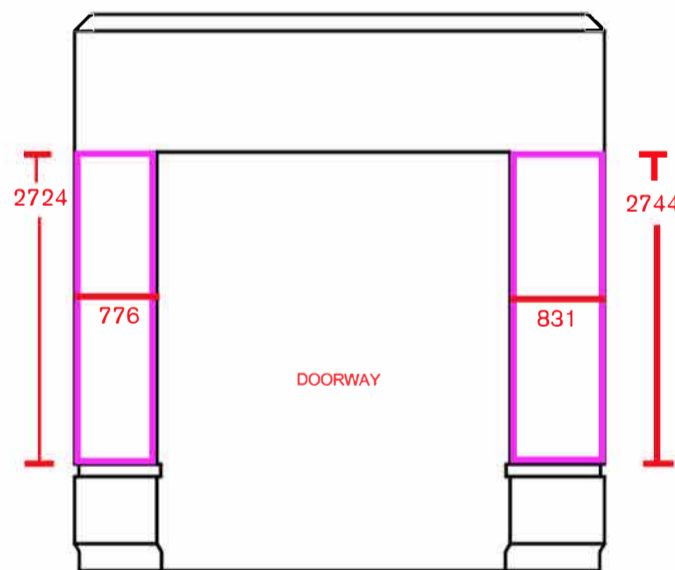

ROOM 21a - ELEVATIONS

ELEVATION A

ELEVATION B

ELEVATION C

ELEVATION D

KEY

 Lighting track

 Use of power point: Indicate which power point you wish to use by circling the desired "PW" symbol

 that can be fixed to. Only these areas can be fixed to.

DO NOT SCALE

SCALE:
1:40 @ A3

ROOM 21b - ELEVATIONS

ELEVATION A

ELEVATION B

ELEVATION C

ELEVATION D

KEY

- Wifi Box
- Lighting track
- PW Double socket power point
- D Data Point (not automatically connected)
- Deliniates wooden panel that can be fixed to. Only these areas can be fixed to.

DO NOT SCALE

SCALE:
1:40 @ A3