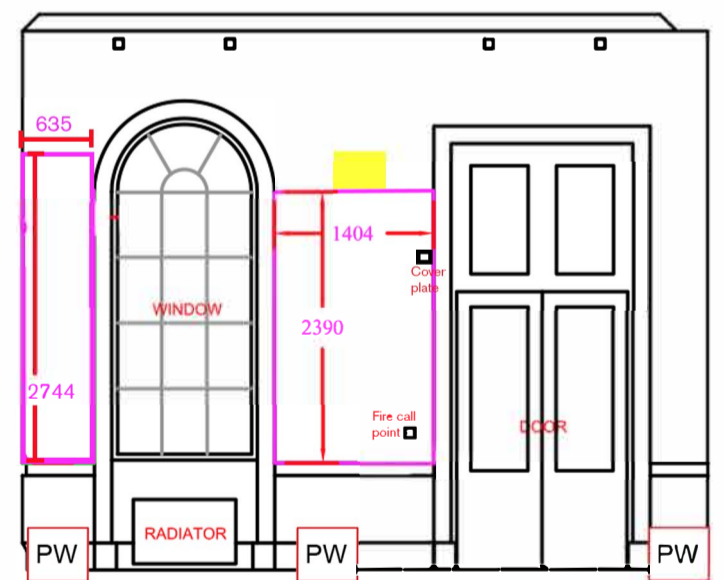

ROOM 21a - ELEVATIONS

ELEVATION A

ELEVATION B

ELEVATION C

ELEVATION D

KEY

 Lighting track

 Use of power point: Indicate which power point you wish to use by circling the desired "PW" symbol

 that can be fixed to. Only these areas can be fixed to.

DO NOT SCALE

SCALE:
1:40 @ A3

ROOM 21b - ELEVATIONS

ELEVATION A

ELEVATION B

ELEVATION C

ELEVATION D

KEY

- Wifi Box
- Lighting track
- PW Double socket power point
- D Data Point (not automatically connected)
- Deliniates wooden panel that can be fixed to. Only these areas can be fixed to.

DO NOT SCALE