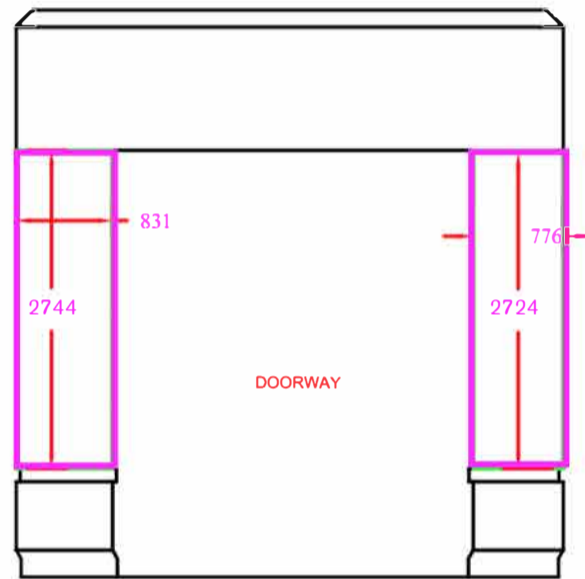

ROOM 21a - ELEVATIONS

ELEVATION A

ELEVATION B

ELEVATION C

ELEVATION D

KEY

 Lighting track

 Use of power point: Indicate which power point you wish to use by circling the desired "PW" symbol

 that can be fixed to. Only these areas can be fixed to.

DO NOT SCALE

SCALE:
1:40 @ A3

ROOM 21b - ELEVATIONS

ELEVATION A

ELEVATION B

ELEVATION C

ELEVATION D

KEY

- Wifi Box
- Lighting track
- PW Double socket power point
- D Data Point (not automatically connected)
- Deliniates wooden panel that can be fixed to. Only these areas can be fixed to.

DO NOT SCALE

SCALE:
1:40 @ A3