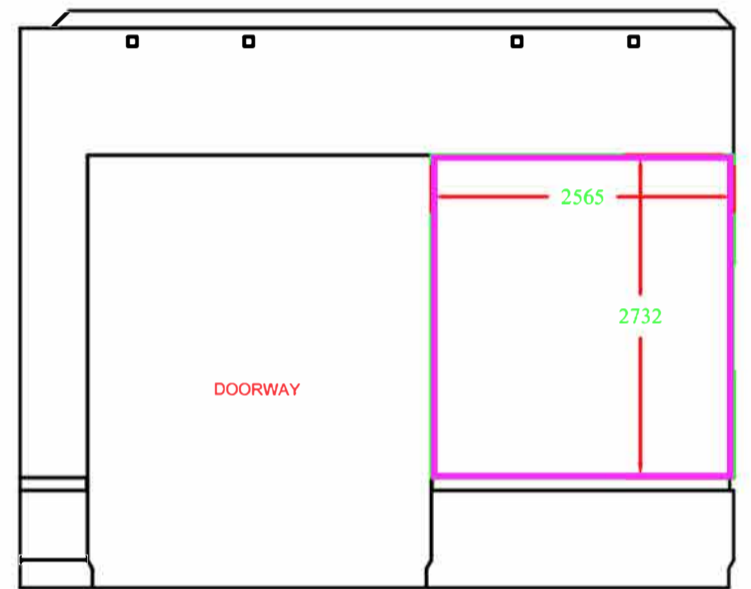

ROOM 21a - ELEVATIONS

ELEVATION A

ELEVATION B

ELEVATION C

ELEVATION D

KEY

 Lighting track

 Use of power point: Indicate which power point you wish to use by circling the desired "PW" symbol

 that can be fixed to. Only these areas can be fixed to.

DO NOT SCALE

SCALE:
1:40 @ A3

ROOM 21b - ELEVATIONS

ELEVATION A

ELEVATION B

ELEVATION C

ELEVATION D

KEY

- Wifi Box
- Lighting track
- PW Double socket power point
- D Data Point (not automatically connected)
- Deliniates wooden panel that can be fixed to. Only these areas can be fixed to.

DO NOT SCALE

SCALE:
1:40 @ A3