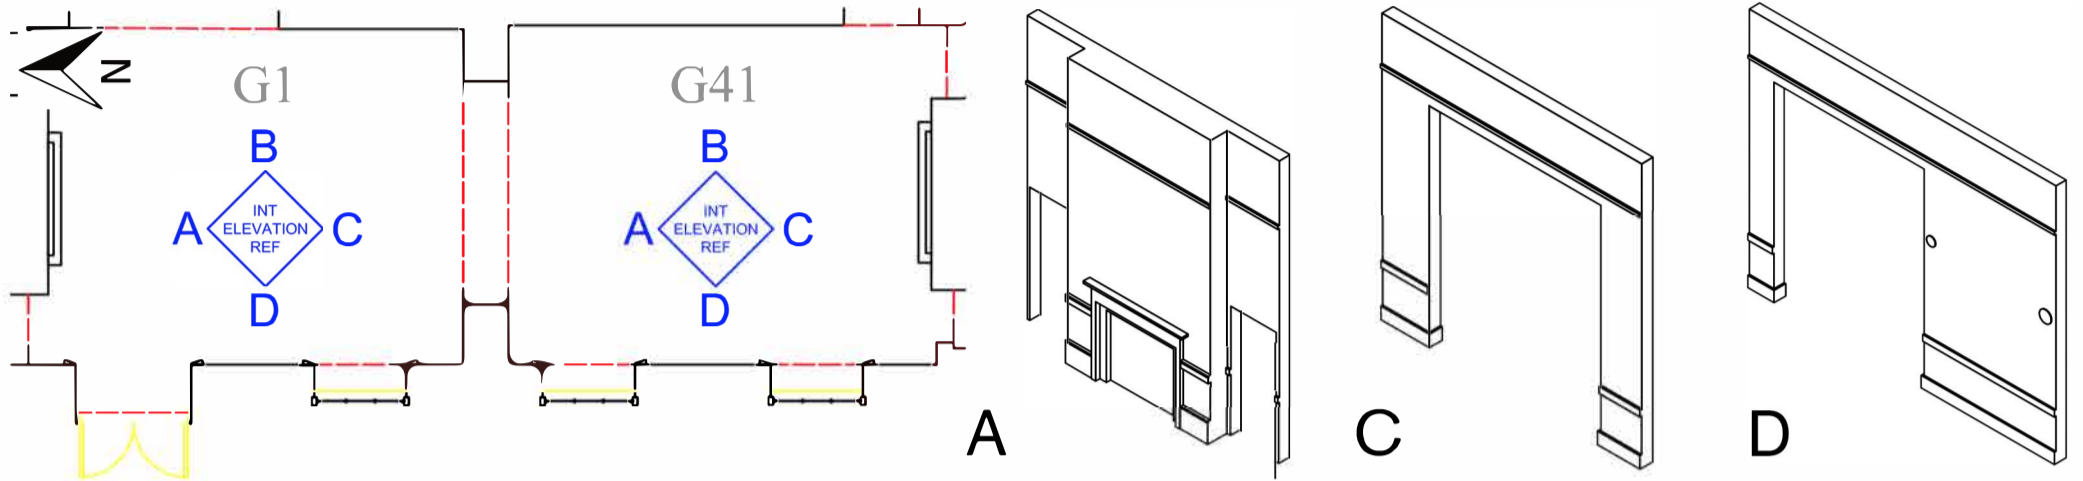

ROOM 21a - ELEVATIONS

ELEVATION A

ELEVATION B

ELEVATION C

ELEVATION D

KEY

 Lighting track

 Use of power point: Indicate which power point you wish to use by circling the desired "PW" symbol

 that can be fixed to. Only these areas can be fixed to.

DO NOT SCALE

SCALE:
1:40 @ A3

ROOM 21b - ELEVATIONS

ELEVATION A

ELEVATION B

ELEVATION C

ELEVATION D

KEY

- Wifi Box
- Lighting track
- PW Double socket power point
- D Data Point (not automatically connected)
- Deliniates wooden panel that can be fixed to. Only these areas can be fixed to.

DO NOT SCALE