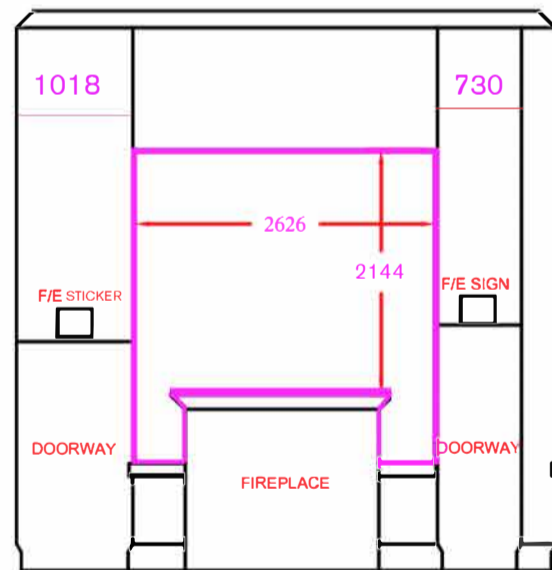

ROOM 21a - ELEVATIONS

ELEVATION A

ELEVATION B

ELEVATION C

ELEVATION D

KEY

 Lighting track

 Use of power point: Indicate which power point you wish to use by circling the desired "PW" symbol

 that can be fixed to. Only these areas can be fixed to.

DO NOT SCALE

SCALE:
1:40 @ A3

ROOM 21b - ELEVATIONS

ELEVATION A

ELEVATION B

ELEVATION C

ELEVATION D

KEY

- Wifi Box
- Lighting track
- PW Double socket power point
- D Data Point (not automatically connected)
- Deliniates wooden panel that can be fixed to. Only these areas can be fixed to.

DO NOT SCALE

SCALE:
1:40 @ A3