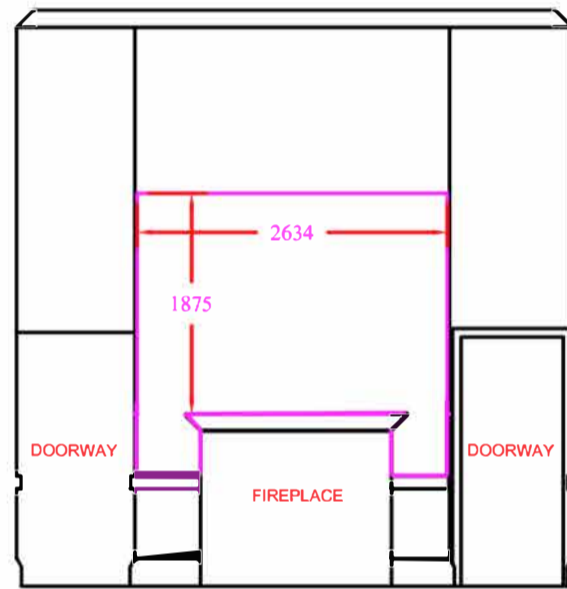

ROOM 21a - ELEVATIONS

ELEVATION A

ELEVATION B

ELEVATION C

ELEVATION D

KEY

 Lighting track

 Use of power point: Indicate which power point you wish to use by circling the desired "PW" symbol

 that can be fixed to. Only these areas can be fixed to.

DO NOT SCALE

SCALE:
1:40 @ A3

ROOM 21b - ELEVATIONS

ELEVATION A

ELEVATION B

ELEVATION C

ELEVATION D

KEY

- Wifi Box
- Lighting track
- PW Double socket power point
- D Data Point (not automatically connected)
- Deliniates wooden panel that can be fixed to. Only these areas can be fixed to.

DO NOT SCALE

SCALE:
1:40 @ A3