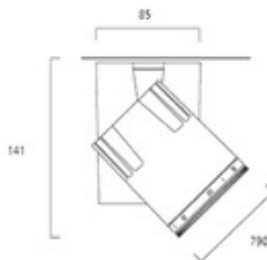

TECHNICAL DRAWINGS