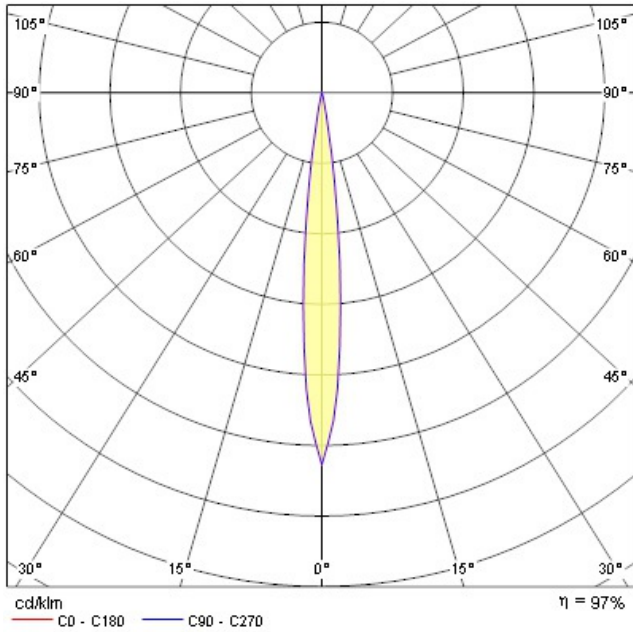

Beacon Muse - 3000K on-board dimming - 13W

Beacon Muse 3000K DIM L3 SIL

2051068

PHOTOMETRY