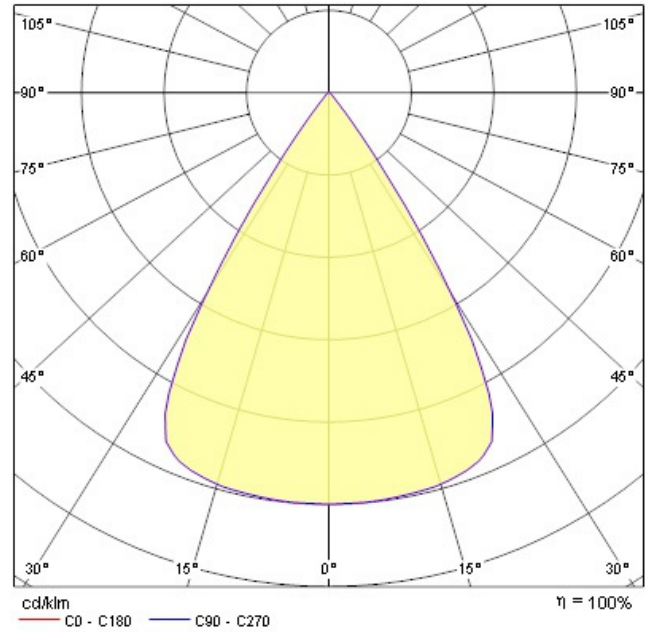

Beacon Muse - 3000K on-board dimming - 13W

Beacon Muse 3000K DIM L3 SIL

2051068

PHOTOMETRY